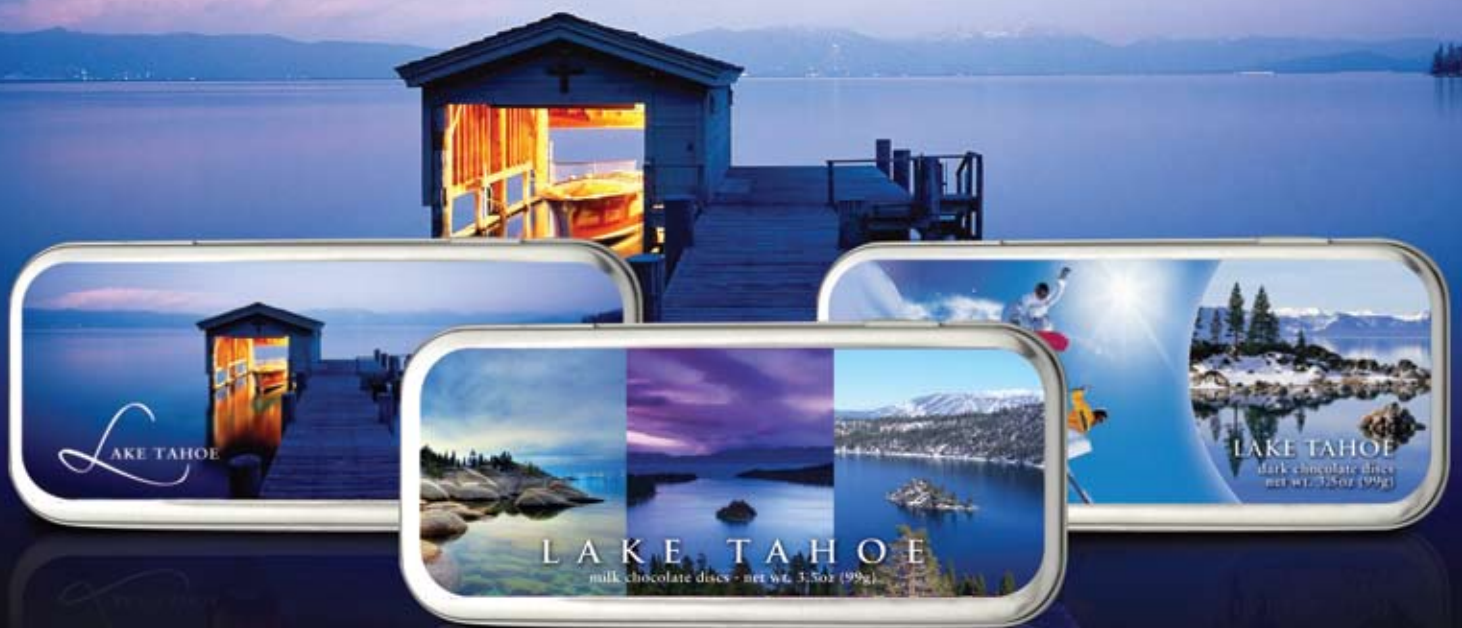

Lake Tahoe

Bridge Brands Chocolate's Landmark Collection introduces our **Lake Tahoe Landmark Tins**.

The collection includes a Winter Tin, packed with gourmet **Dark Chocolate Drops** and featuring a snowboarder and skier; a Summer Tin, packed with gourmet **Milk Chocolate Drops** and featuring beautiful images of the lake; and a Boathouse Tin, packed with gourmet **Dark Chocolate Drops** and featuring a beautiful image of a boathouse at dusk.

These specialty tins are great souvenirs for visitors to the area. Once the delicious chocolate inside is gone, customers love to use the tins as holders for pencils, loose change, tackle or anything else around the house. Your customers will remember their stay at Lake Tahoe fondly, every time they open one of these keepsake tins.